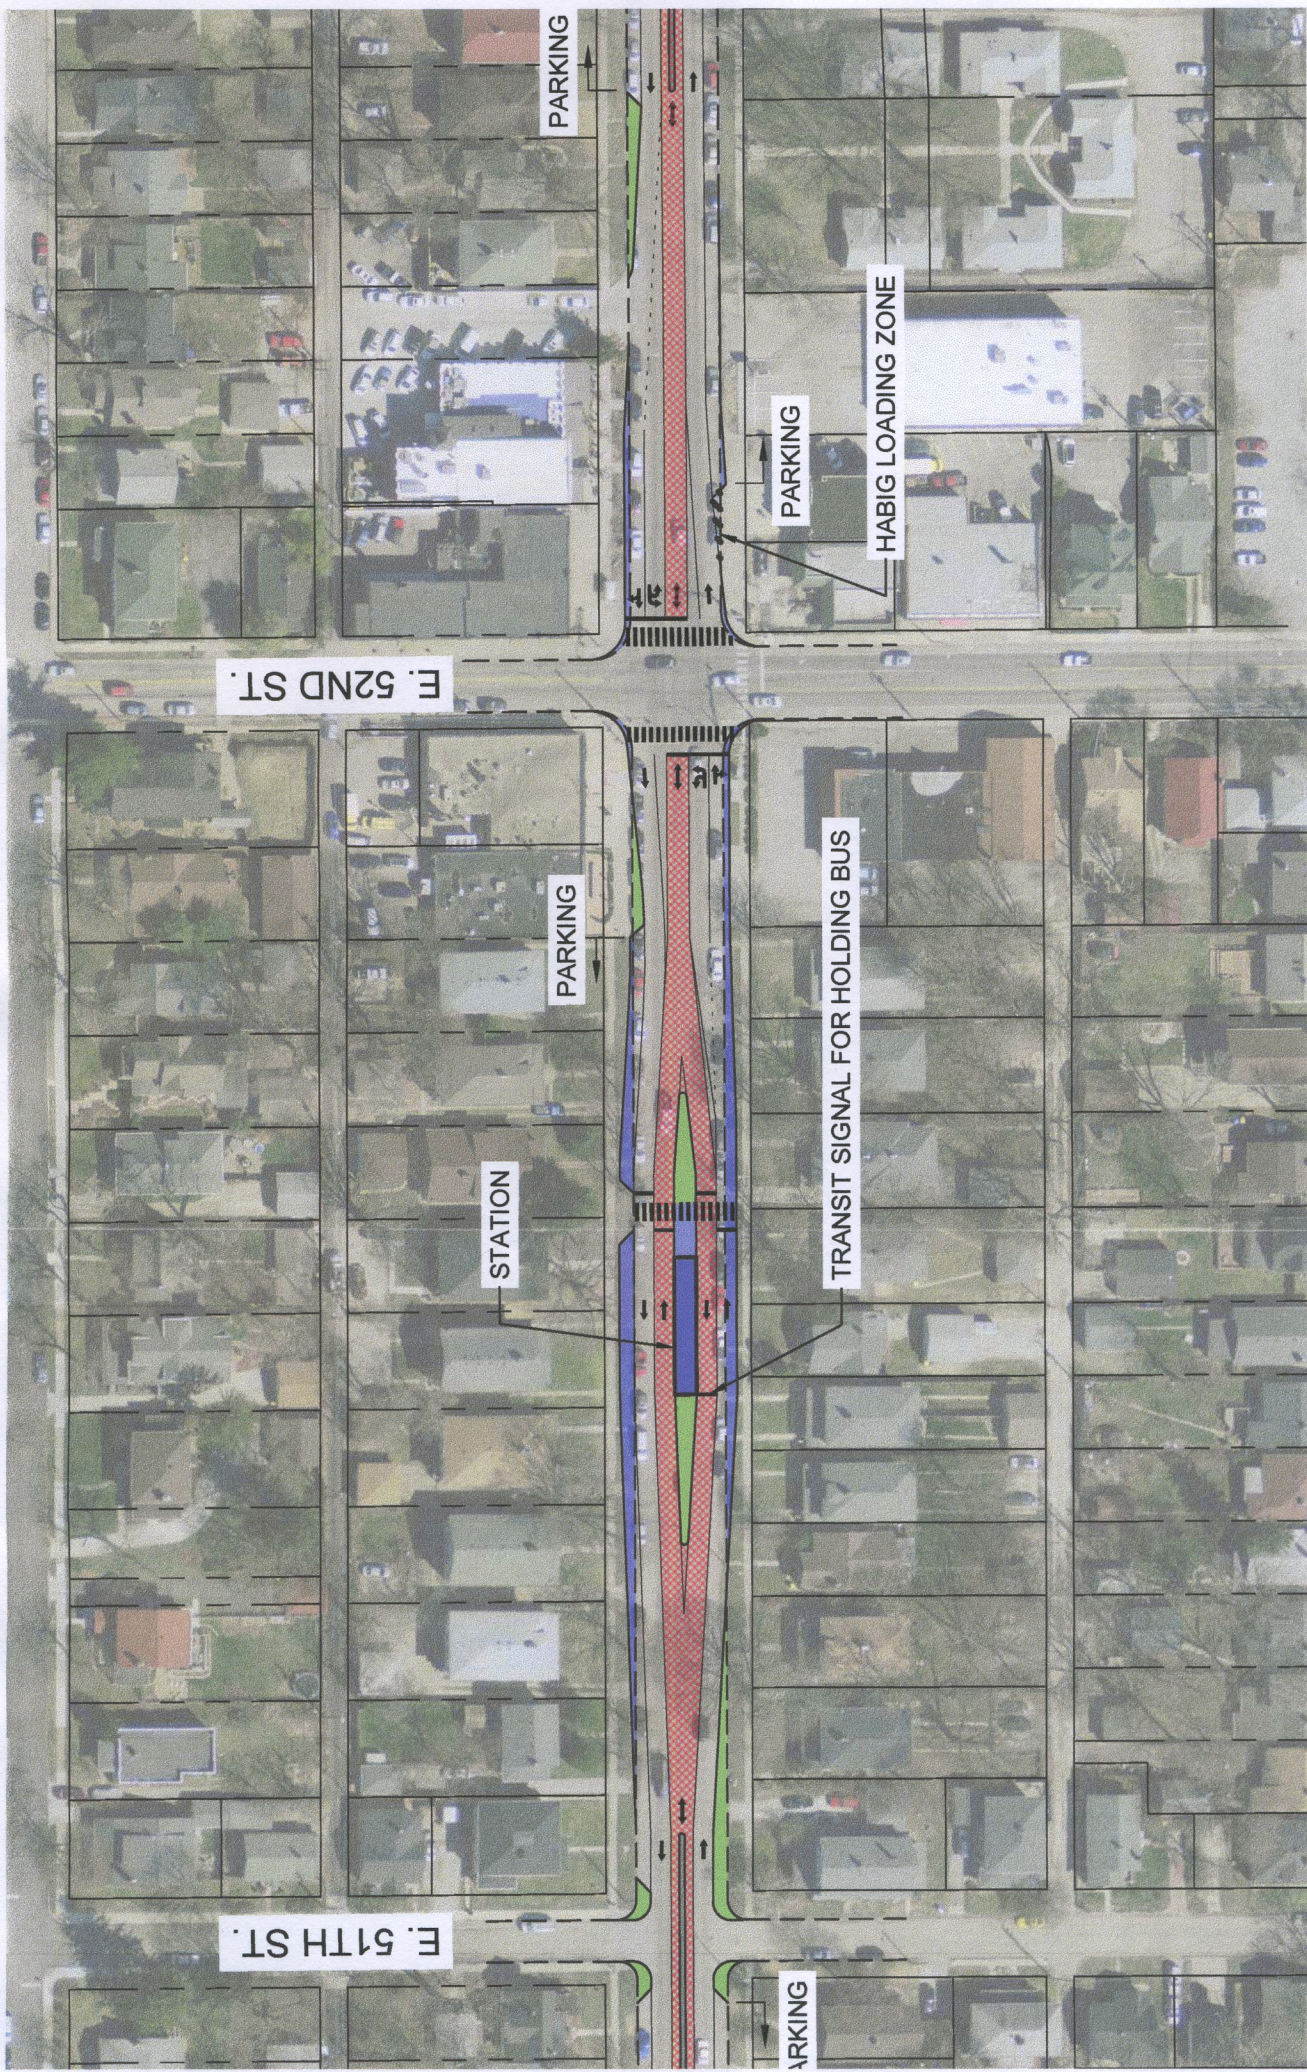

PAF

PARKING

20 MPH BUS SHIFT

KESSLER BLVD.

PARKING

75'

PARKING

PEDESTRIAN SIGNAL

STATION

TRANSIT SIGNAL FOR HOLDING BUS

54'

F 55TH ST

STATION

PEDESTRIAN SIGNAL

PARKING

PARKING

20 MPH BUS SHIFT

E. 54TH ST.

52'

PARKING

PARKING

BLUEINDY

E. 52ND ST.

E. 51TH ST.