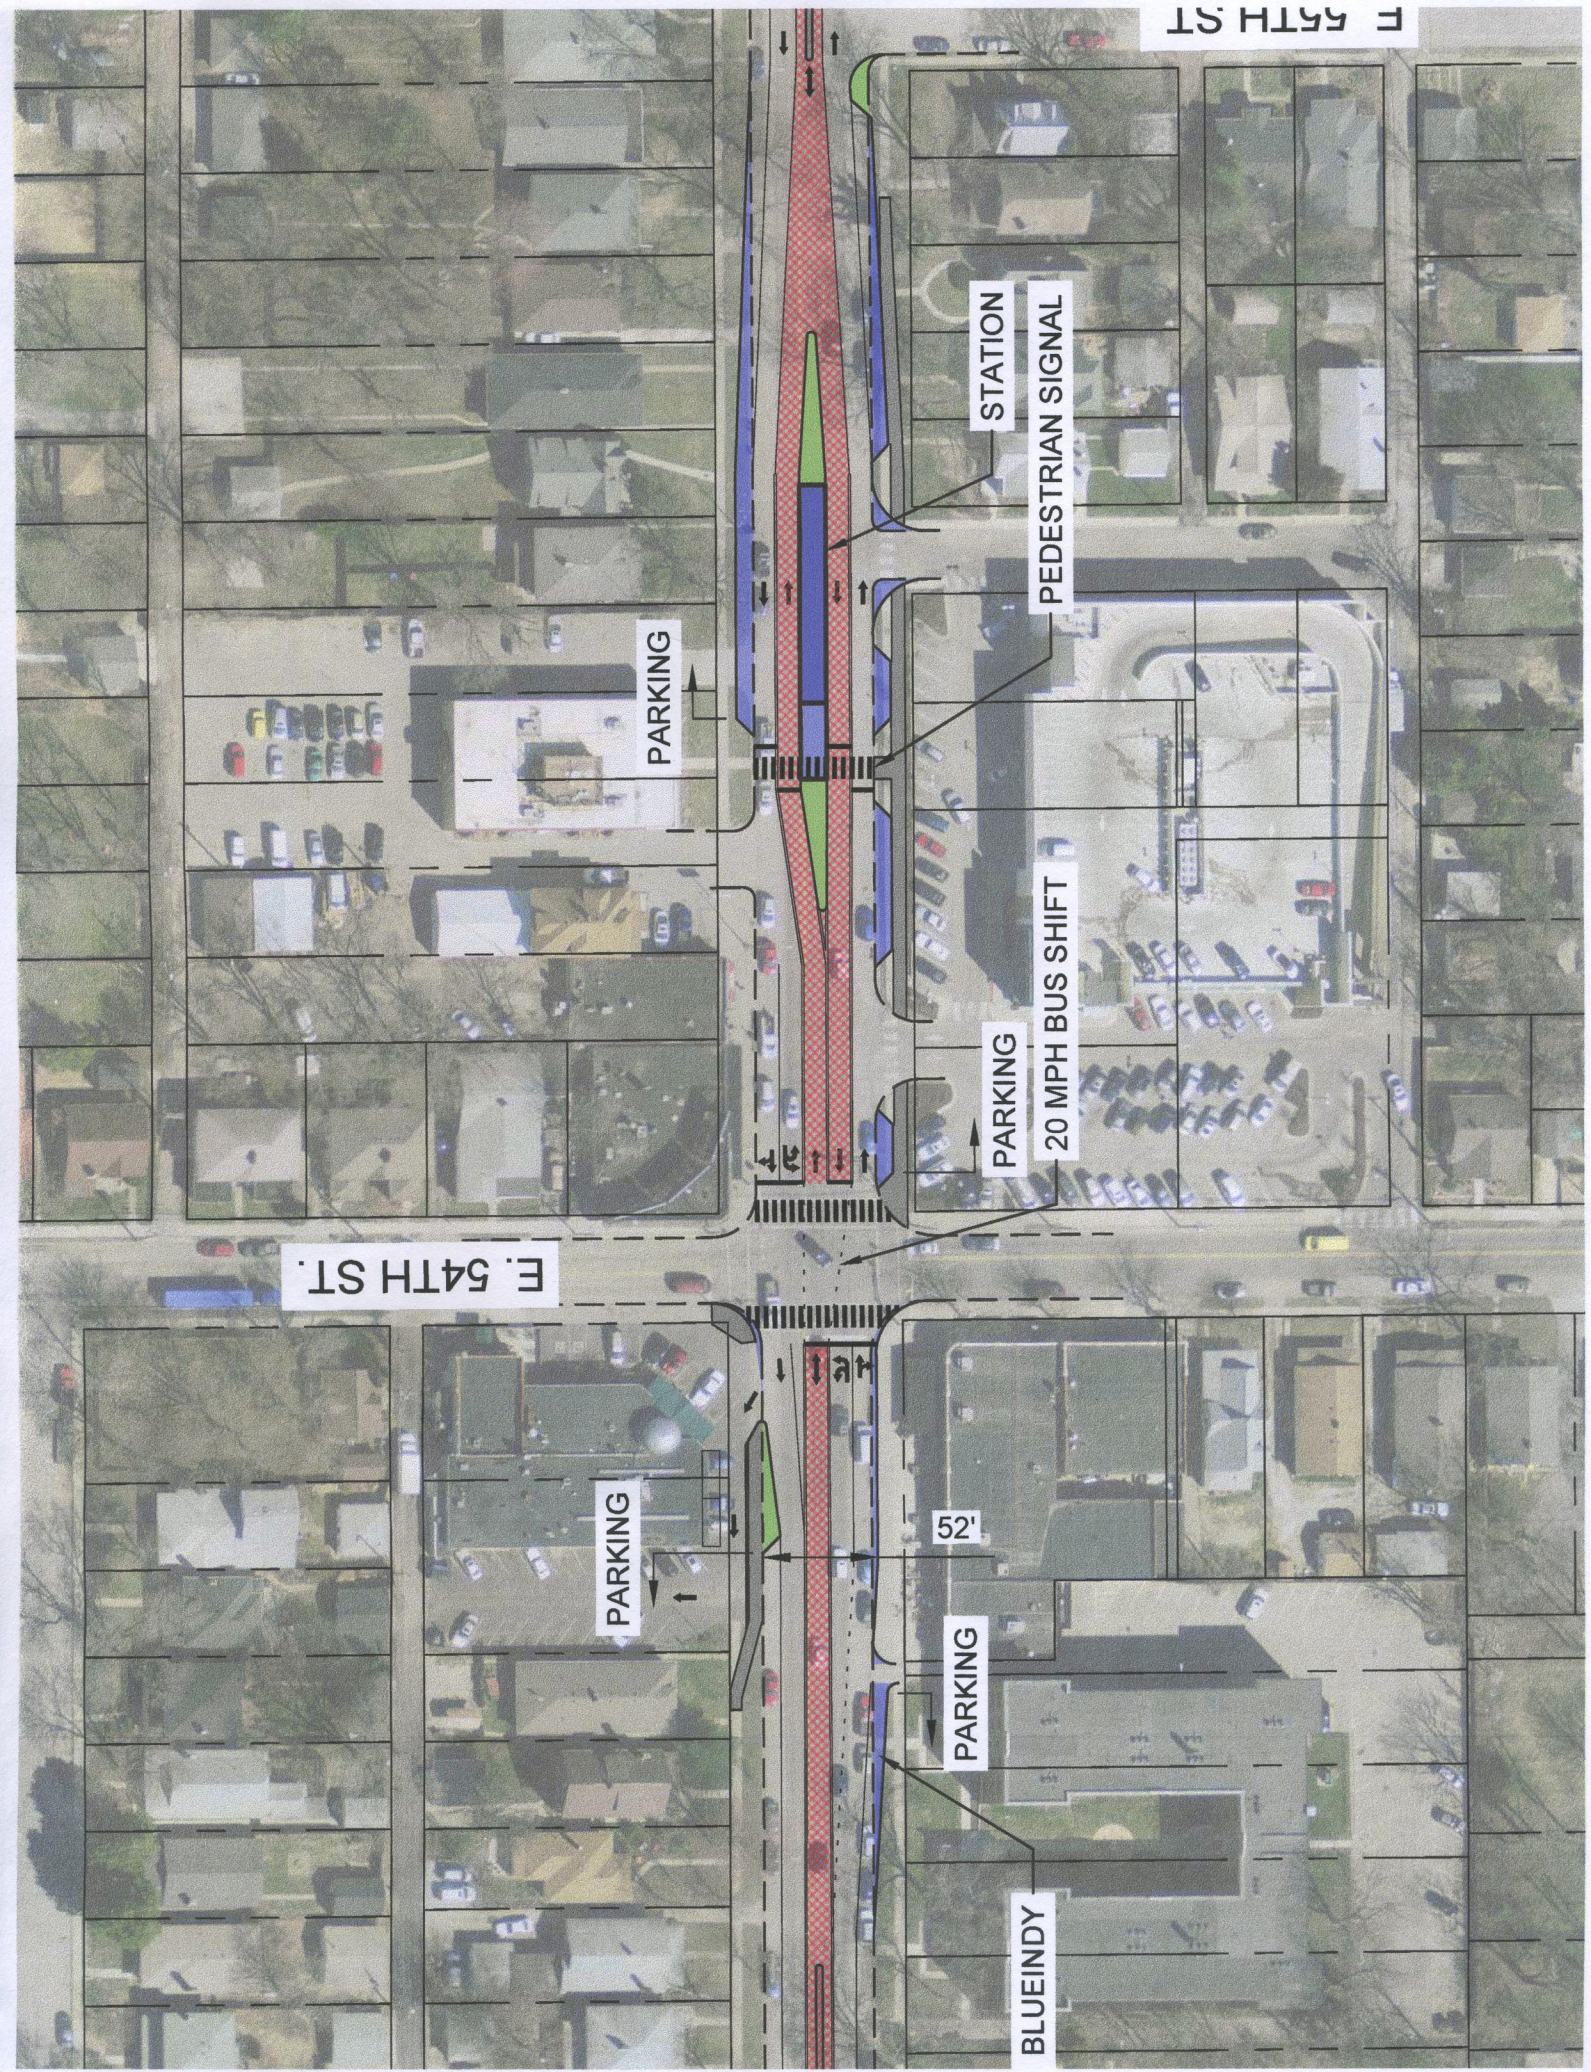

PAF

PARKING

20 MPH BUS SHIFT

KESSLER BLVD.

PARKING

75'

PARKING

PEDESTRIAN SIGNAL

STATION

TRANSIT SIGNAL FOR HOLDING BUS

54'

F 55TH ST

STATION

PEDESTRIAN SIGNAL

PARKING

PARKING

20 MPH BUS SHIFT

E. 54TH ST.

52'

PARKING

PARKING

BLUEINDY

E. 52ND ST.

E. 51TH ST.

PARKING

PARKING

HABIG LOADING ZONE

PARKING

STATION

TRANSIT SIGNAL FOR HOLDING BUS

PARKING